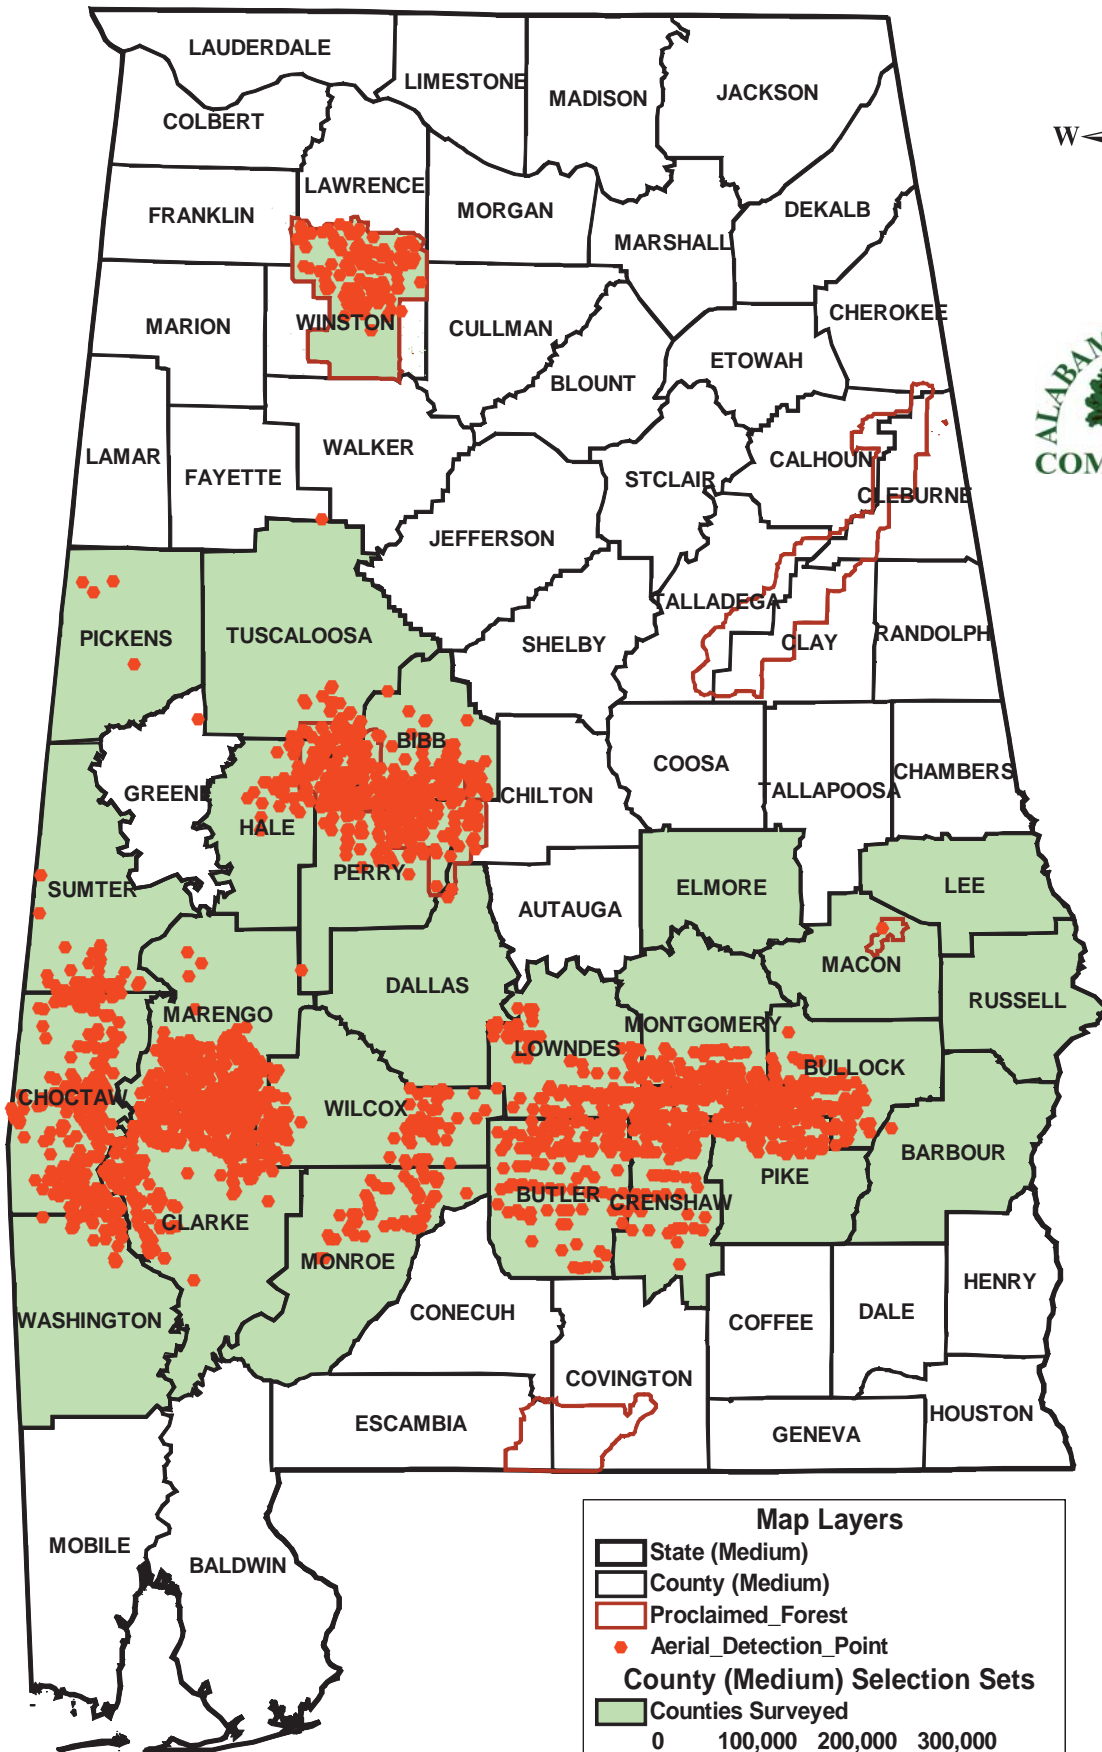

Current Beetle Map From Aerial Surveys

From June 5, 2017 to August 17, 2017

Map Layers

- State (Medium)
- County (Medium)
- Proclaimed_Forest
- Aerial_Detection_Point

County (Medium) Selection Sets

- Counties Surveeyed

0 100,000 200,000 300,000

Feet